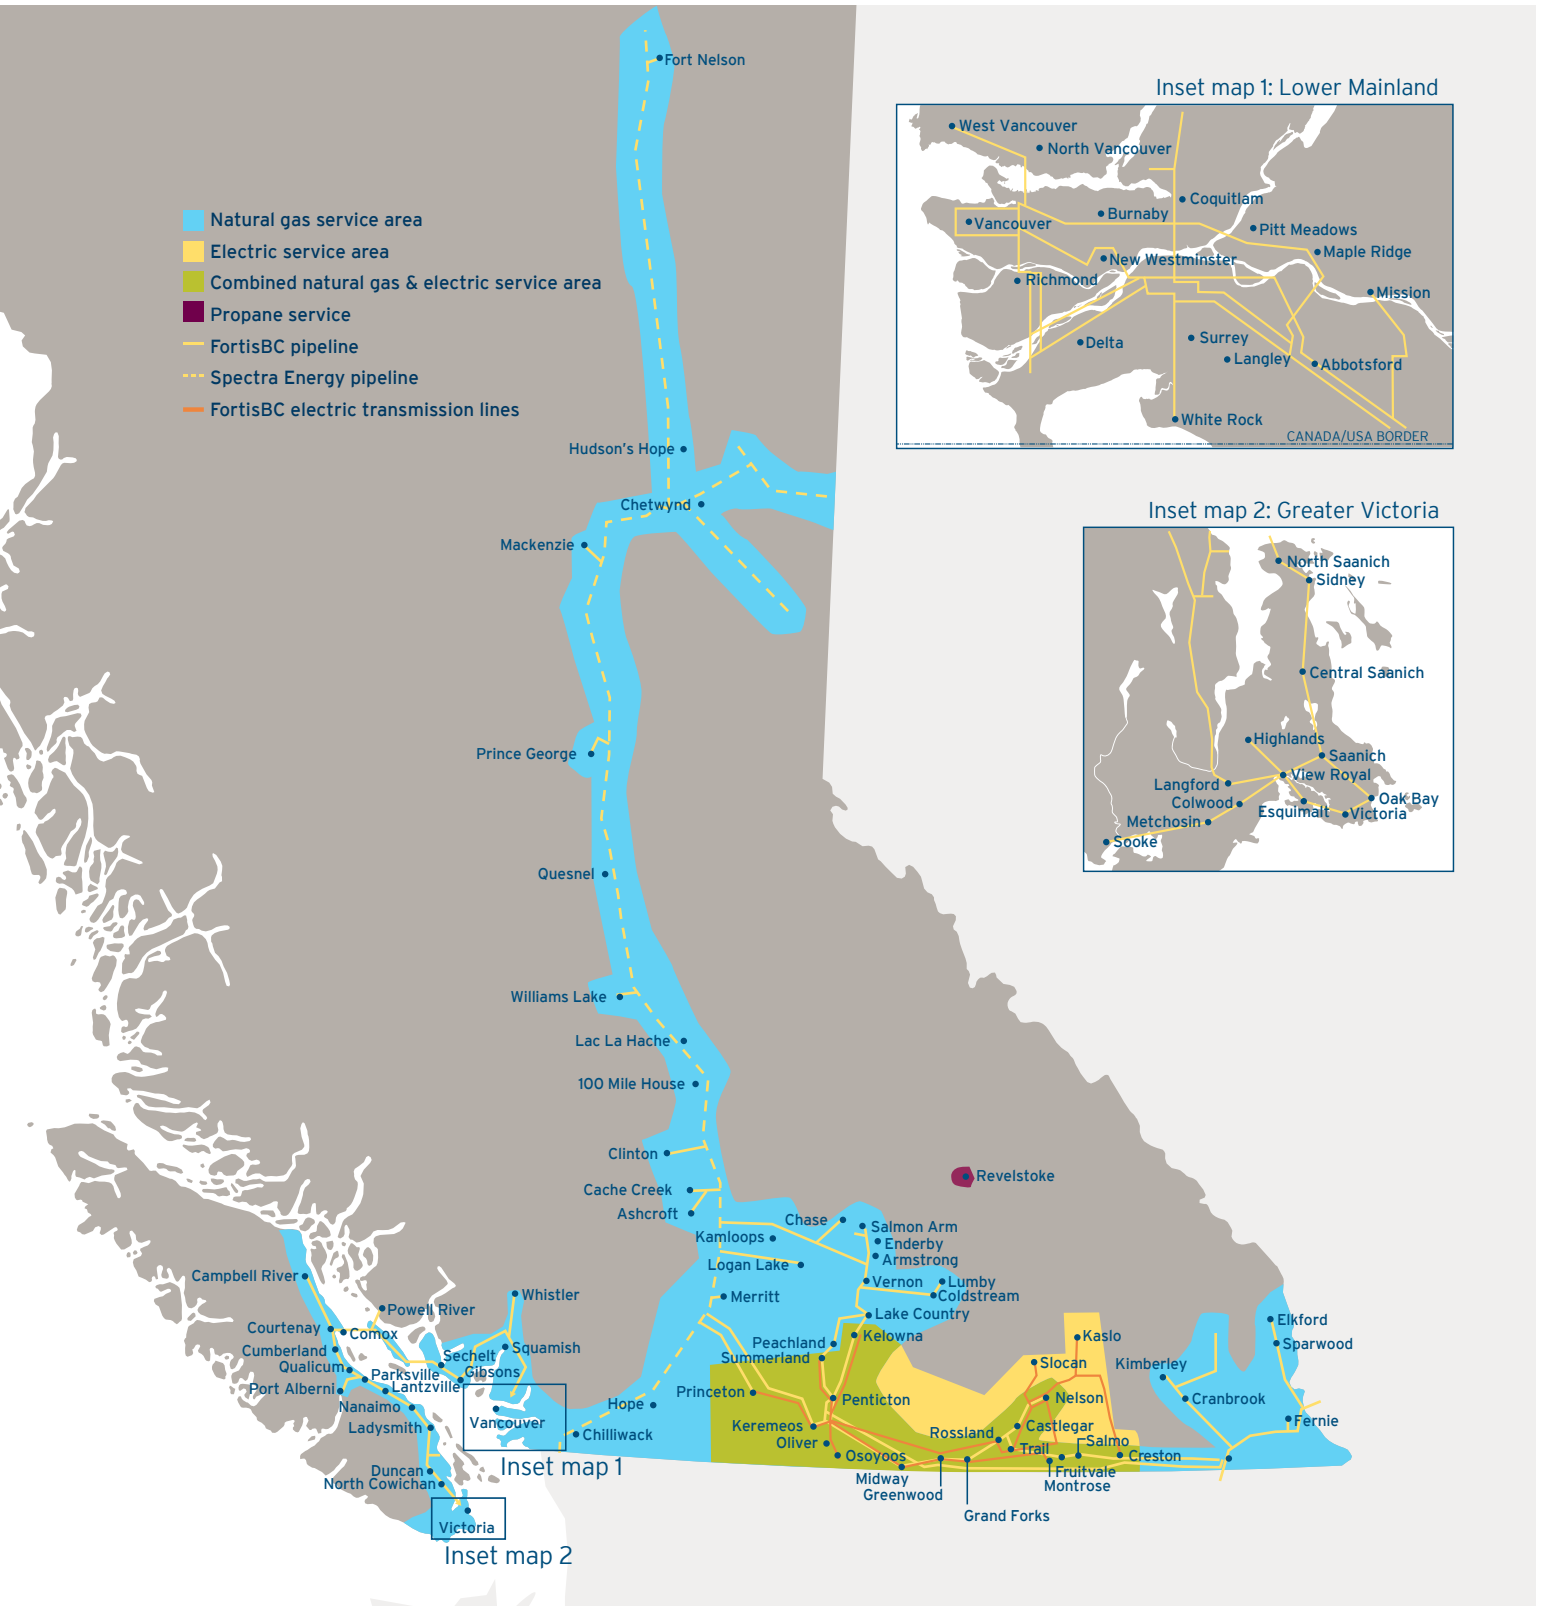

FortisBC's service area

Communities we serve

100 Mile House	Fruitvale	Montrose	Skwah Indian Band
150 Mile House	Gibsons	Musquem Indian Band	Slocan
Abbotsford	Grand Forks	Nanaimo	Snuneymuxw First Nation
Adams Lake	Green Lake	Nanoose Bay	Songhees First Nation
Aitchelitz Indian Band	Greenwood	Naramata	Sooke
Anmore	Halfmoon Bay	Nelson	Sorrento
Armstrong	Harrison Hot Springs	Neskonlith Indian Band	Spallumcheen
Ashcroft	Hedley	New Westminster	Spallumcheen Indian Band
Balfour	Highlands	North Cowichan	Sparwood
Bear Lake	Hixon	North Saanich	Squamish
Beaverdell	Hope	North Vancouver	Squamish Indian Band
Belcarra	Hudson's Hope	Oak Bay	Squiala First Nation
Black Creek	Hupacasath First Nation	Okanagan Falls	St. Mary's Indian Band
Burnaby	Jaffray	Okanagan Indian Band	Sumas First Nation
Burrard Indian Band	Kaleden	Oliver	Summerland
Cache Creek	Kamloops	Osoyoos	Surrey
Campbell River	Kamloops First Nation	Osoyoos Indian Band	Terrace
Castlegar	Katzie First Nation	Oyama	Trail
Cawston	Kaslo	Parksville	Tsartlip First Nation
Cedar	Kelowna	Peachland	Tsawout First Nation
Central Saanich	Kent	Penticton	Tsawwassen First Nation
Chase	Keremeos	Penticton Indian Band	Tseshaht First Nation
Cheam First Nation	Kimberley	Pitt Meadows	Tseycum First Nation
Chemainus	K'ómoks First Nation	Port Alberni	Tzeachten Indian Band
Chetwynd	Kwaw-kwaw-Apilt	Port Coquitlam	Union Bar First Nation
Chilliwack	Indian Band	Port Moody	Upper Similkameen
Christina Lake	Lac La Hache	Powell River	Indian Band
Clinton	Ladysmith	Prince George	Vancouver
Cobble Hill	Lake Country	Princeton	Vernon
Coldstream	Langford	Prophet River	Victoria
Coldwater Indian Band	Langley	Qualicum Beach	View Royal
Colwood	Langley District	Quesnel	Warfield
Comox	Lantzville	Revelstoke	West Kelowna
Coombs	Lazo	Richmond	West Vancouver
Coquitlam	Lheidli Tenneh Indian	Roberts Creek	Westbank First Nation
Courtenay	Band	Robson	Westwold
Cowichan Bay	Lhtako Dene First Nation	Rock Creek	Whistler
Cowichan First Nation	Little Shuswap Lake	Rosland	White Rock
Cranbrook	Logan Lake	Royston	Williams Lake
Creston	Lower Kootenay Band	Saanich	Williams Lake Band
Crofton	Lower Nicola Indian Band	Salmo	Yakwekwioose
Cumberland	Lower Similkameen	Salmon Arm	Indian Band
Delta	Indian Band	Savona	Yahk
Duncan	Lumby	Seabird Island Band	Ymir
Elkford	MacKenzie	Sechelt	
Errington	Maple Ridge	Sechelt Indian Band	
Esquimalt	Merritt	Semiahmoo Indian Band	
Falkland	Merville	Shawnigan Lake	
Fernie	Metchosin	Shxwhóy Village	
Fort Nelson	Midway	Sidney	
Fort Nelson First Nation	Mill Bay	Skeetchestn Indian Band	
Fort St. John	Mission	Skowkale Indian Band	